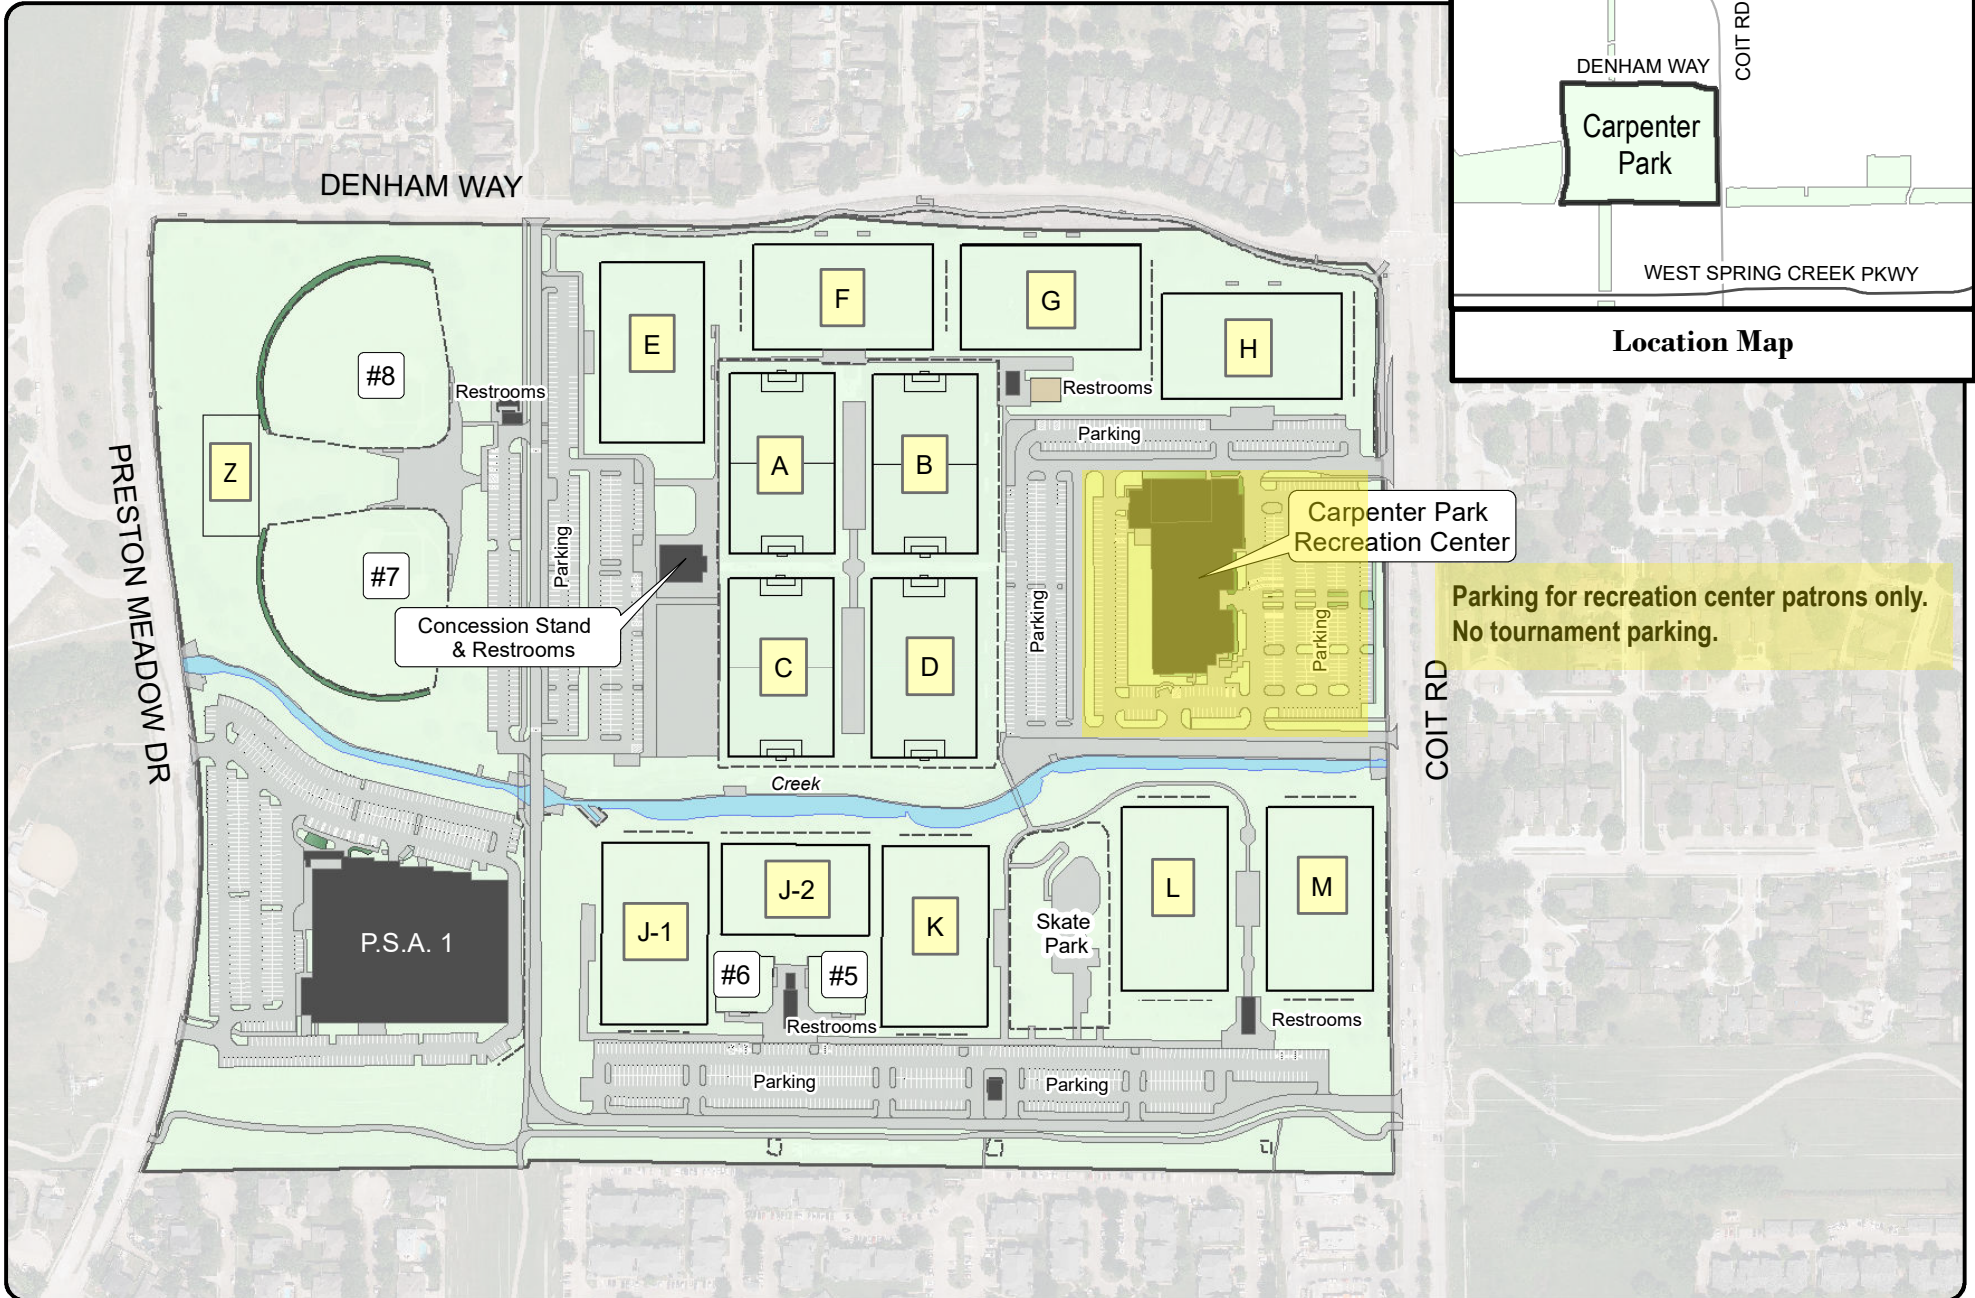

# Carpenter Park

6701 Coit Rd, Plano, TX 75024

TinaB 5/25/2022 L:\worduser\Athletics\2022 Summer\CarpenterPark.mxd

Note: This map is for abstract purposes only.  
Field use by schedule or reservation only

Parking is limited...Please car pool.  
Thank you for not parking on streets and respecting neighborhood integrity.