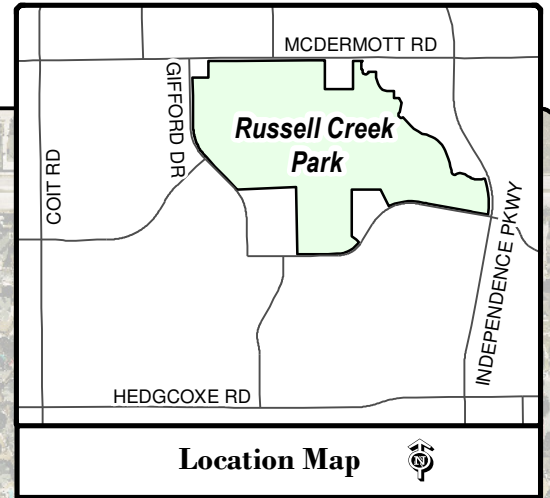

2020 Plano Labor Day Invitational XXXX
Russell Creek Park
3500 McDermott Road

TnaB 8/31/2020 L:\worduser\Athletics\Fall 2020\RussellCreekParkLaborDayClassic\XXXX.mxd

Note: This map is for abstract purposes only. Map is void after Dec. 8, 2020.
*Field use by schedule or reservation only.

Parking is limited...Please carpool.
Thank you for not parking on streets and respecting neighborhood integrity.