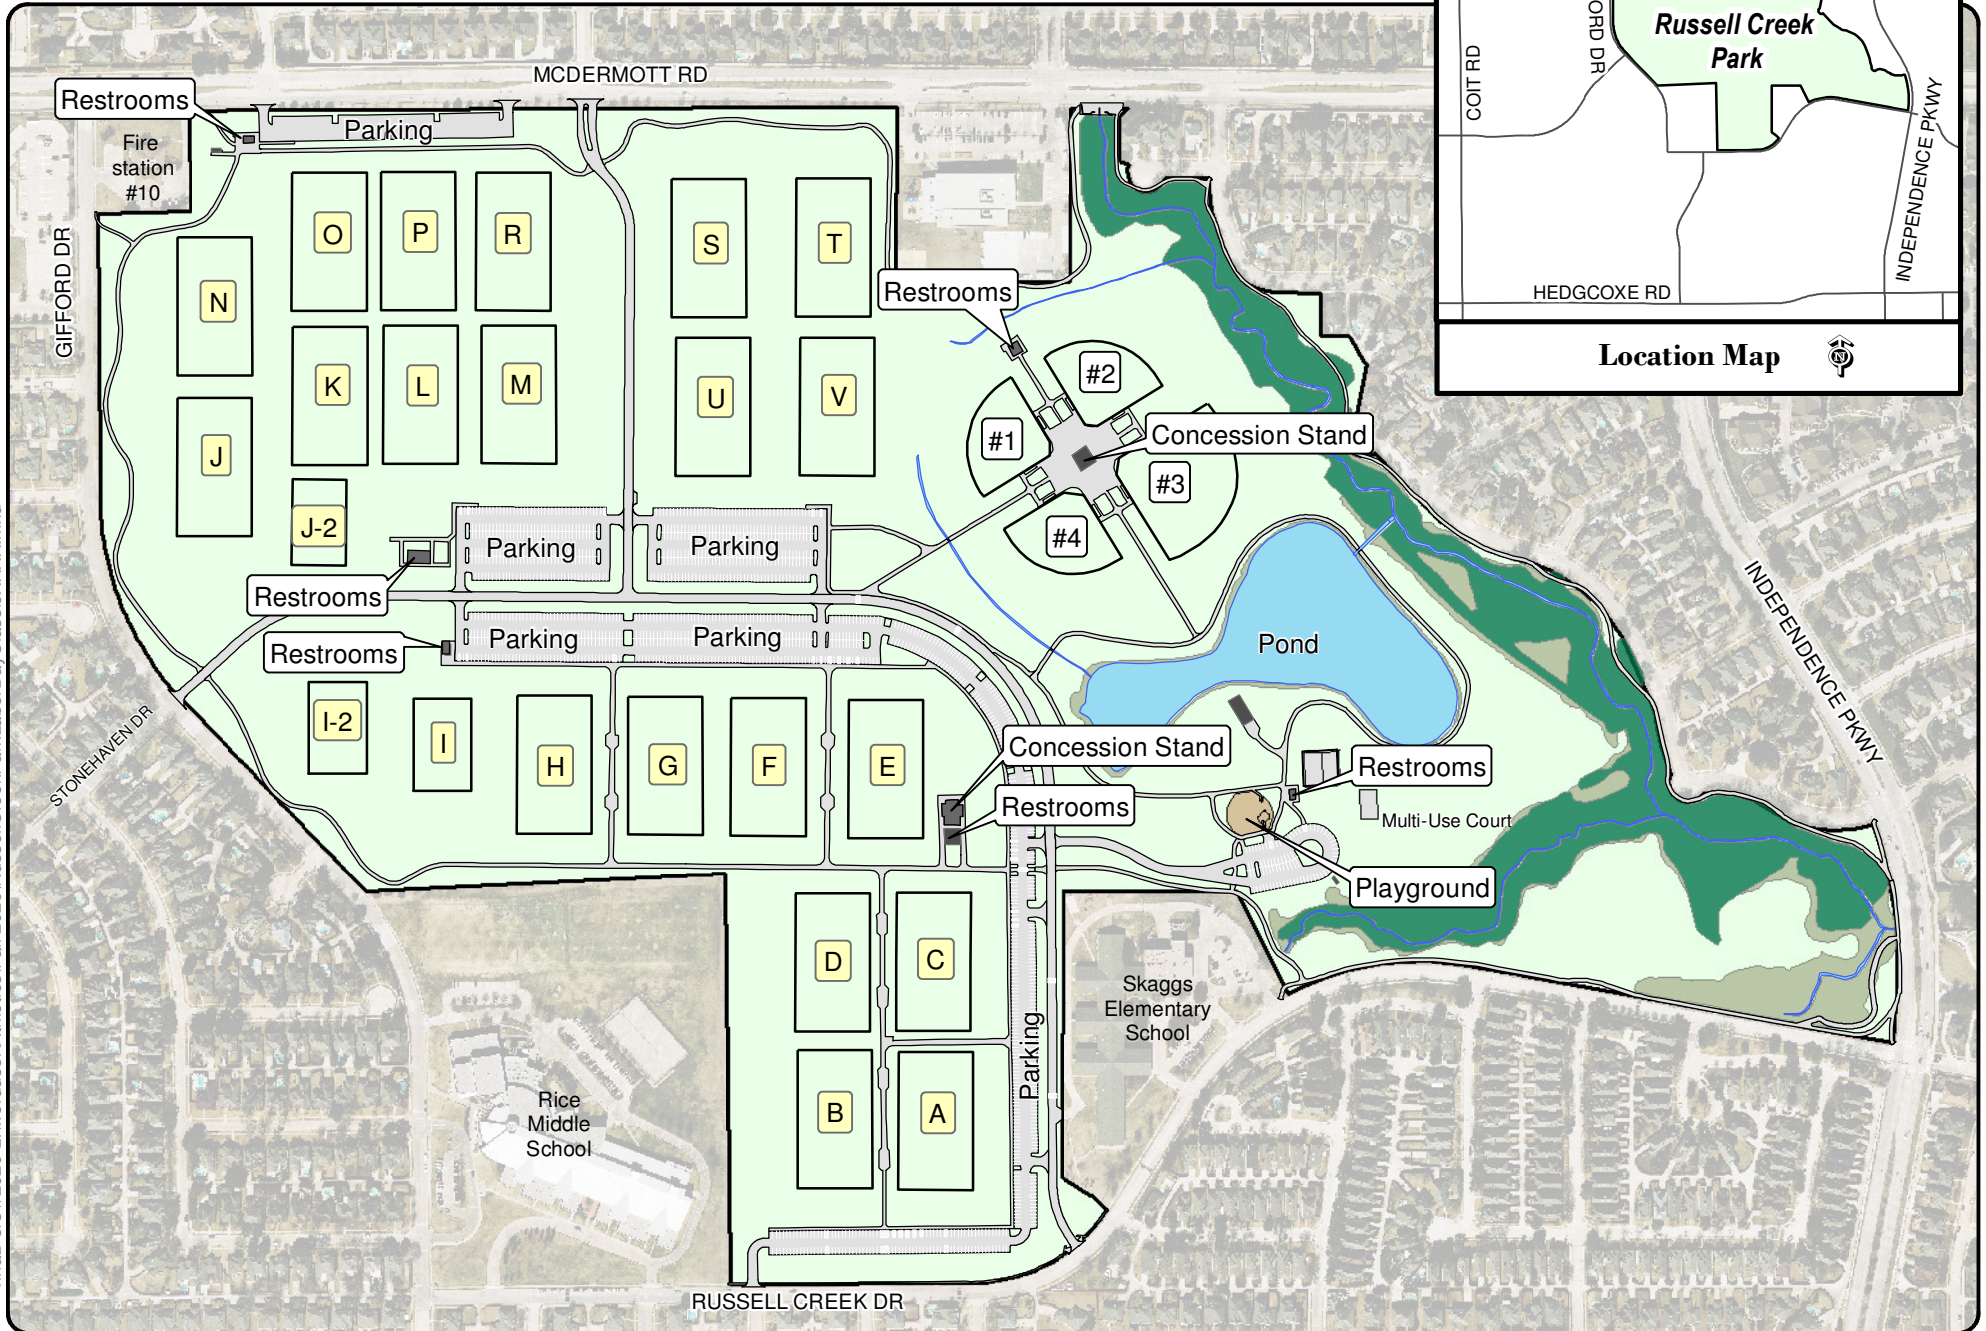

2020 Plano Labor Day Invitational XXXX
Russell Creek Park
3500 McDermott Road

TnaB 8/31/2020 L:\worduser\Athletics\Fall 2020\RussellCreekParkLaborDayClassic\XXXX.mxd

Note: This map is for abstract purposes only. Map is void after Dec. 8, 2020.
*Field use by schedule or reservation only.

Parking is limited...Please carpool.
Thank you for not parking on streets and respecting neighborhood integrity.