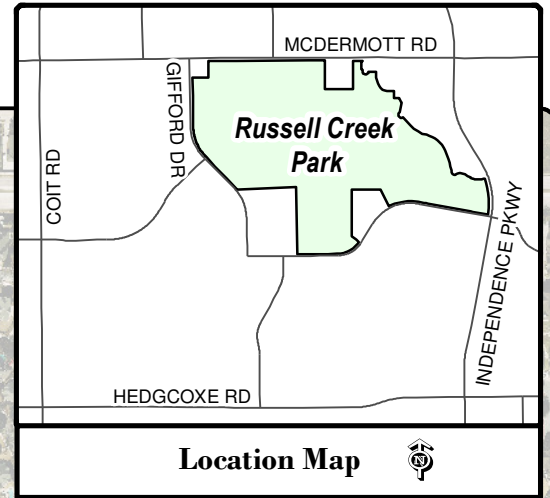

Russell Creek Park

3500 McDermott Road

TnaB 8/23/2018 L:\worduser\Athletics\MXDs\RussellCreekPark\PlanoLaborDay\Classic.mxd

Note: This map is for abstract purposes only. .
*Field use by schedule or reservation only.

Parking is limited...Please carpool.
Thank you for not parking on streets and respecting neighborhood integrity.