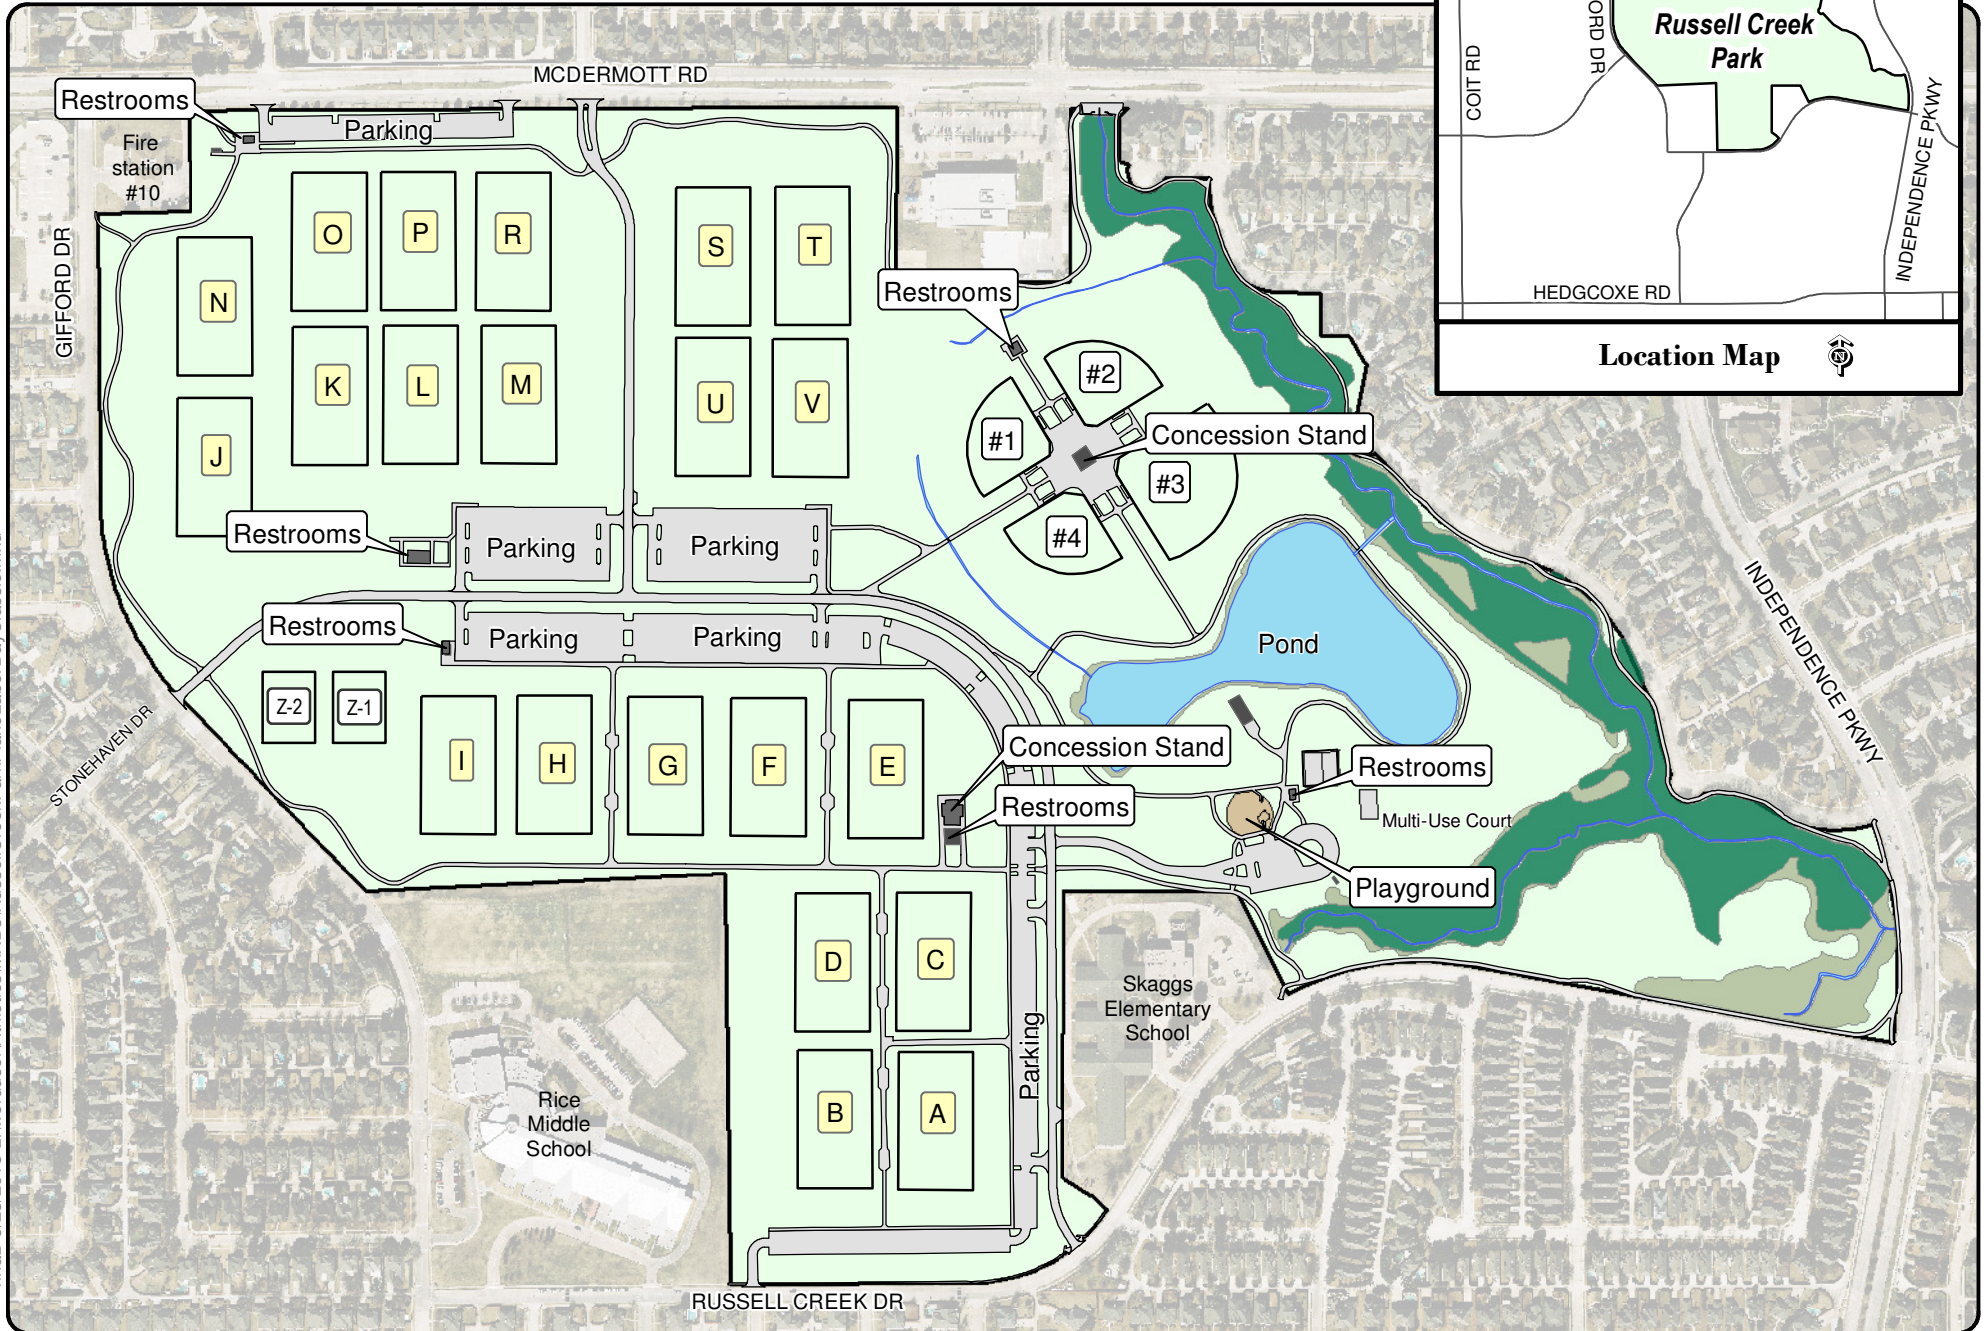

Russell Creek Park

3500 McDermott Road

TnaB 8/23/2018 L:\worduser\Athletics\MXDs\RussellCreekPark\PlanoLaborDay\Classic.mxd

Note: This map is for abstract purposes only. .
*Field use by schedule or reservation only.

Parking is limited...Please carpool.
Thank you for not parking on streets and respecting neighborhood integrity.